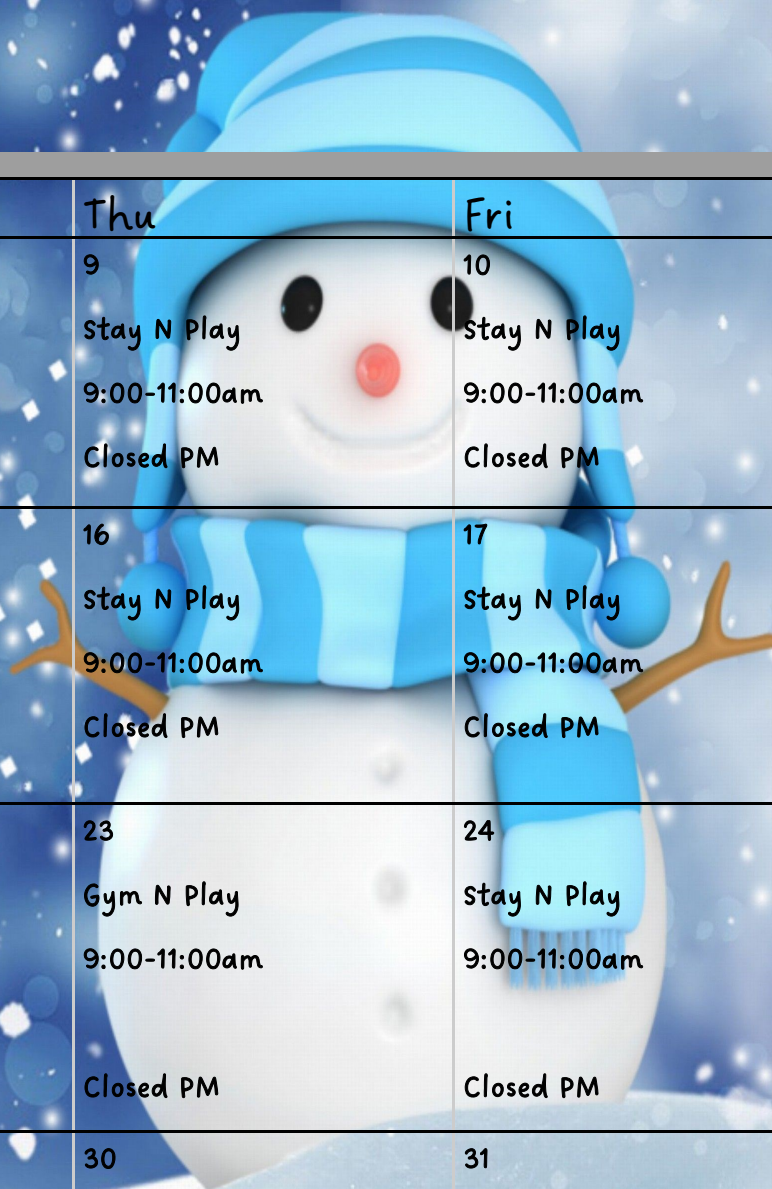

# January 2025

Mon	Tue	Wed	Thu	Fri
6 Closed	7 Gym N Play 9:00-11:00am Closed PM	8 Reading Rainbow 9:00-11:00am Closed PM	9 Stay N Play 9:00-11:00am Closed PM	10 Stay N Play 9:00-11:00am Closed PM
13 Stay N Play 9:00-11:00am Closed PM	14 Stay N Play 9:00-11:00am Closed PM	15 Reading Rainbow 9:00-11:00am Closed PM	16 Stay N Play 9:00-11:00am Closed PM	17 Stay N Play 9:00-11:00am Closed PM
20 Stay N Play 9:00-11:00am  Closed PM	21 Stay N Play 9:00-11:00am  Closed PM	22 Reading Rainbow 9:00-11:00am  Closed PM	23 Gym N Play 9:00-11:00am  Closed PM	24 Stay N Play 9:00-11:00am  Closed PM
27 Stay N Play 9:00-11:00am Closed PM	28 Stay N Play 9:00-11:00am Closed PM	29 Reading Rainbow 9:00-11:00am Closed PM	30 Stay N Play 9:00-11:00am Closed PM	31 Closed Inservice